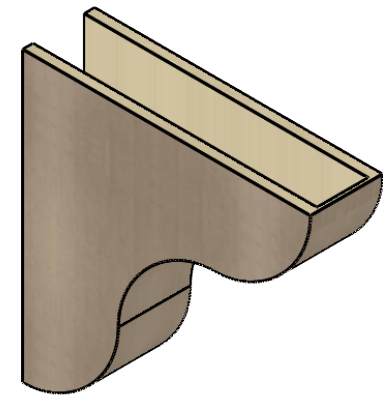

ITEM NUMBER: CORU07X28X28CARRCPR

7"W X 28"D X 28"H SERIES 1 THIN CARMEL ROUGH CEDAR TIMBERTHANE
FAUX WOOD CORBEL, PRIMED

SIDE PROFILE

FRONT PROFILE

ISOMETRIC

EKENA MILLWORK
2300 WEST MAIN ST.
CLARKSVILLE, TX 75426
TOLL FREE: 866-607-0453
WWW.EKENAMILLWORK.COM

NOTES

1. INSTALLATION TO BE COMPLETED IN ACCORDANCE WITH MANUFACTURER'S SPECIFICATIONS.
2. DRAWING MAY NOT BE TO SCALE
3. THIS DRAWING IS INTENDED FOR DESIGN AND PLANNING PURPOSES ONLY.
4. ALL INFORMATION CONTAINED HEREIN WAS CURRENT AT THE TIME OF DEVELOPMENT BUT MUST BE REVIEWED AND APPROVED BY THE PRODUCT MANUFACTURER TO BE CONSIDERED ACCURATE.
5. TIMBERTHANE ARCHITECTURAL PRODUCTS ARE MADE FROM HIGH DENSITY URETHANE AND COME FACTORY PRIMED