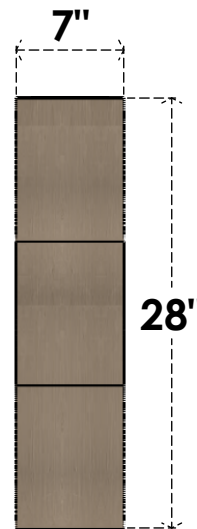

ITEM NUMBER: CORU07X28X28CARRCPR

7"W X 28"D X 28"H SERIES 1 THIN CARMEL ROUGH CEDAR TIMBERTHANE
FAUX WOOD CORBEL, PRIMED

SIDE PROFILE

FRONT PROFILE

ISOMETRIC

EKENA MILLWORK
2300 WEST MAIN ST.
CLARKSVILLE, TX 75426
TOLL FREE: 866-607-0453
WWW.EKENAMILLWORK.COM

NOTES

1. INSTALLATION TO BE COMPLETED IN ACCORDANCE WITH MANUFACTURER'S SPECIFICATIONS.
2. DRAWING MAY NOT BE TO SCALE
3. THIS DRAWING IS INTENDED FOR DESIGN AND PLANNING PURPOSES ONLY.
4. ALL INFORMATION CONTAINED HEREIN WAS CURRENT AT THE TIME OF DEVELOPMENT BUT MUST BE REVIEWED AND APPROVED BY THE PRODUCT MANUFACTURER TO BE CONSIDERED ACCURATE.
5. TIMBERTHANE ARCHITECTURAL PRODUCTS ARE MADE FROM HIGH DENSITY URETHANE AND COME FACTORY PRIMED