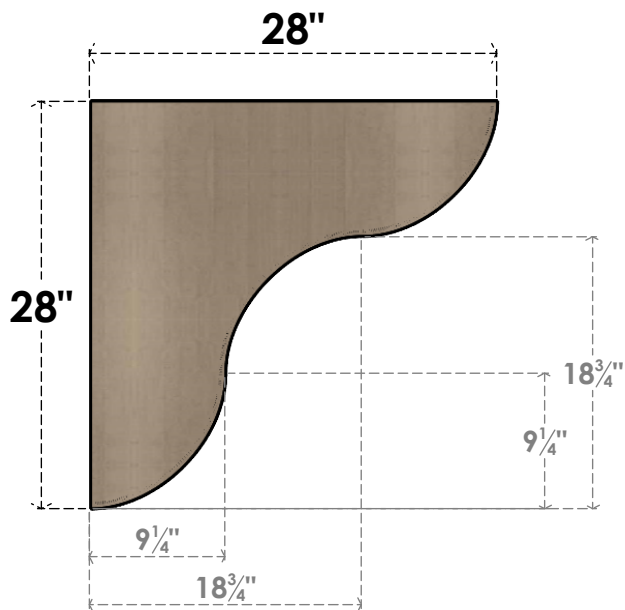

ITEM NUMBER: CORU07X28X28CARRCPR

7"W X 28"D X 28"H SERIES 1 THIN CARMEL ROUGH CEDAR TIMBERTHANE
FAUX WOOD CORBEL, PRIMED

SIDE PROFILE

FRONT PROFILE

ISOMETRIC

EKENA MILLWORK
2300 WEST MAIN ST.
CLARKSVILLE, TX 75426
TOLL FREE: 866-607-0453
WWW.EKENAMILLWORK.COM

NOTES

1. INSTALLATION TO BE COMPLETED IN ACCORDANCE WITH MANUFACTURER'S SPECIFICATIONS.
2. DRAWING MAY NOT BE TO SCALE
3. THIS DRAWING IS INTENDED FOR DESIGN AND PLANNING PURPOSES ONLY.
4. ALL INFORMATION CONTAINED HEREIN WAS CURRENT AT THE TIME OF DEVELOPMENT BUT MUST BE REVIEWED AND APPROVED BY THE PRODUCT MANUFACTURER TO BE CONSIDERED ACCURATE.
5. TIMBERTHANE ARCHITECTURAL PRODUCTS ARE MADE FROM HIGH DENSITY URETHANE AND COME FACTORY PRIMED